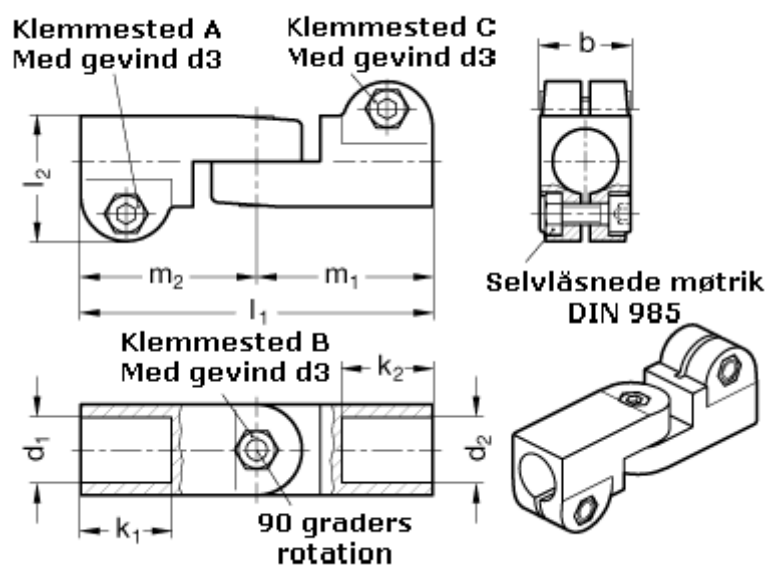

Article number: 20285B12B142SW

Description: E+G Swivel clamp connector joint
GN285-B12-B14-2-SW

Measures

$b = 25$	$m_1 = 48.5$
$d_1 = B12$	$m_2 = 48.5$
$d_2 = B14$	
$d_3 = M 6$	
$k_1 = 25$	
$k_2 = 25$	
$l_1 = 97$	
$l_2 = 34.5$	